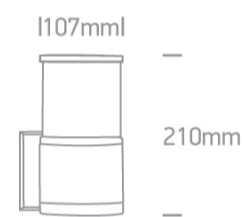

20W, E27 Garden Tube Lights IP54.

Complies with standard EN60598-1 and any other specific standards.

Downloads

Dimensions

Physical Specification

Item Group	20 Garden & Underwater
Family	The E27 Tube Lights Die cast
Order Code	67094/G
Colour	Grey
Material	Die Cast
Shape	Rectangular
Length	107mm
Width	210mm
Surface Wall	Yes
Outdoor	Yes
Adjustable	No