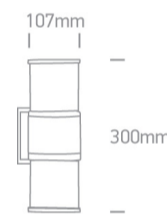

## Dimensions

## Physical Specification

Item Group	20 Garden & Underwater
Family	The E27 Tube Lights Die cast
Order Code	67098/AN
Colour	Anthracite
Material	Die Cast
Shape	Rectangular
Length	107mm
Width	300mm
Surface Wall	Yes
Outdoor	Yes
Adjustable	No