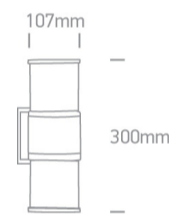

#### Dimensions

#### Physical Specification

Item Group	20 Garden & Underwater
Family	The E27 Tube Lights Die cast
Order Code	67098/BR
Colour	Rust Brown
Material	Die Cast
Shape	Rectangular
Length	107mm
Width	300mm
Surface Wall	Yes
Outdoor	Yes
Adjustable	No