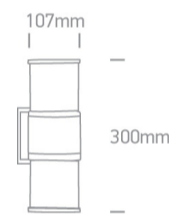

## Dimensions

## Physical Specification

Item Group	20 Garden & Underwater
Family	The E27 Tube Lights Die cast
Order Code	67098/G
Colour	Grey
Material	Die Cast
Shape	Rectangular
Length	107mm
Width	300mm
Surface Wall	Yes
Outdoor	Yes
Adjustable	No