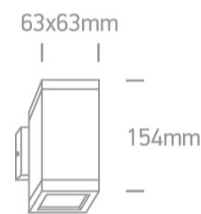

GU10, 2X35W, wall outdoor cube, IP54.

Complies with standard EN60598-1 and any other specific standards.

Downloads

Dimensions

Physical Specification

Product Type	Fitting
Item Group	13 Wall & Ceiling
Family	GU10 Outdoor Cubes Die cast
Order Code	67130A/AN
Colour	Anthracite
Material	Die Cast
Shape	Rectangular
Length	63mm
Width	63mm
Height	154mm
Surface Wall	Yes
Indoor	Yes

Safety Class	
--------------	--

Power(Watts)	2x35W
--------------	-------

IP Rating	IP54
-----------	------

Light Source	Replaceable lamp
--------------	------------------

Lamp Holder	GU10
-------------	------

Number of Lamps	2
-----------------	---

Dimmable	N/A
----------	-----

F Mark	
--------	---

Illumination Data

Illumination Diagram	
----------------------	---

Packing Info

Box Length	9,5cm
------------	-------

Box Width	9cm
-----------	-----

Box Height	16cm
------------	------

Box Weight	0,7kg
------------	-------

Pcs/Carton	20
------------	----

Barcode	5291889042334
---------	---------------

HS Code	9405409900
---------	------------