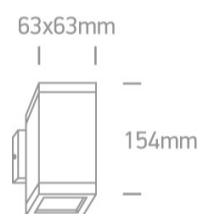

GU10, 2X35W, wall outdoor cube, IP54.

Complies with standard EN60598-1 and any other specific standards.

Downloads

Dimensions

Physical Specification

Product Type	Fitting
Item Group	13 Wall & Ceiling
Family	GU10 Outdoor Cubes Die cast
Order Code	67130A/B
Colour	Black
Material	Die Cast
Shape	Rectangular
Length	63mm
Width	63mm
Height	154mm
Surface Wall	Yes
Indoor	Yes

Safety Class	
--------------	--

Power(Watts)	2x35W
--------------	-------

IP Rating	IP54
-----------	------

Light Source	Replaceable lamp
--------------	------------------

Lamp Holder	GU10
-------------	------

Number of Lamps	2
-----------------	---

Dimmable	N/A
----------	-----

F Mark	
--------	---

Illumination Data

Illumination Diagram	
----------------------	---

Packing Info

Box Length	9,5cm
------------	-------

Box Width	9cm
-----------	-----

Box Height	16cm
------------	------

Box Weight	0,7kg
------------	-------

Pcs/Carton	20
------------	----

Barcode	5291889057529
---------	---------------

HS Code	9405409900
---------	------------