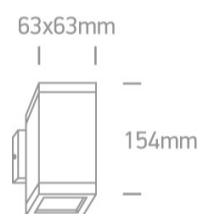

GU10, 2X35W, wall outdoor cube, IP54.

Complies with standard EN60598-1 and any other specific standards.

## Dimensions

## Physical Specification

Product Type	Fitting
Item Group	13 Wall & Ceiling
Family	GU10 Outdoor Cubes Die cast
Order Code	67130A/BR
Colour	Rust Brown
Material	Die Cast
Shape	Rectangular
Length	63mm
Width	63mm
Height	154mm
Surface Wall	Yes
Indoor	Yes

## Packing Info

Box Length	9,5cm
------------	-------

Box Width	9cm
-----------	-----

Box Height	16cm
------------	------

Box Weight	0,7kg
------------	-------

Pcs/Carton	20
------------	----

Barcode	5291889036623
---------	---------------