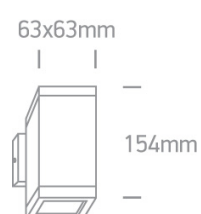

GU10, 2X35W, wall outdoor cube, IP54.

Complies with standard EN60598-1 and any other specific standards.

Downloads

Dimensions

Physical Specification

Product Type	Fitting
Item Group	13 Wall & Ceiling
Family	GU10 Outdoor Cubes Die cast
Order Code	67130A/G
Colour	Grey
Material	Die Cast
Shape	Rectangular
Length	63mm
Width	63mm
Height	154mm
Surface Wall	Yes
Indoor	Yes

Safety Class	
--------------	--

Power(Watts)	2x35W
--------------	-------

IP Rating	IP54
-----------	------

Light Source	Replaceable lamp
--------------	------------------

Lamp Holder	GU10
-------------	------

Number of Lamps	2
-----------------	---

Dimmable	N/A
----------	-----

F Mark	
--------	---

Illumination Data

Illumination Diagram	
----------------------	---

Packing Info

Box Length	9,5cm
------------	-------

Box Width	9cm
-----------	-----

Box Height	16cm
------------	------

Box Weight	0,7kg
------------	-------

Pcs/Carton	20
------------	----

Barcode	5291889008200
---------	---------------

HS Code	9405409900
---------	------------