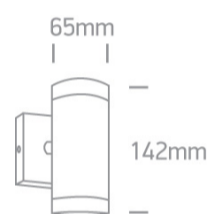

GU10, 2X35W, wall outdoor cylinder, IP54.

Complies with standard EN60598-1 and any other specific standards.

## Dimensions

## Physical Specification

Item Group	13 Wall & Ceiling
Family	GU10 Outdoor Cylinders Die cast
Order Code	67130/AN
Colour	Anthracite
Material	Die Cast
Shape	Circular
Height	142mm
Diameter	65mm
Surface Wall	Yes
Indoor	Yes
Outdoor	Yes
Adjustable	No

## Packing Info

Box Length

12cm

Box Width

9cm

Box Height

15cm

Box Weight