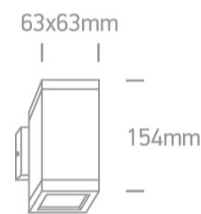

GU10, 2X35W, wall outdoor cube, IP54.

Complies with standard EN60598-1 and any other specific standards.

Downloads

Dimensions

Physical Specification

Product Type	Fitting
Item Group	13 Wall & Ceiling
Family	GU10 Outdoor Cubes Die cast
Order Code	67130A/W
Colour	White
Material	Die Cast
Shape	Rectangular
Length	63mm
Width	63mm
Height	154mm
Surface Wall	Yes
Indoor	Yes

Safety Class	
--------------	--

Power(Watts)	2x35W
--------------	-------

IP Rating	IP54
-----------	------

Light Source	Replaceable lamp
--------------	------------------

Lamp Holder	GU10
-------------	------

Number of Lamps	2
-----------------	---

Dimmable	N/A
----------	-----

F Mark	
--------	---

Illumination Data

Illumination Diagram	
----------------------	---

Packing Info

Box Length	9,5cm
------------	-------

Box Width	9cm
-----------	-----

Box Height	16cm
------------	------

Box Weight	0,7kg
------------	-------

Pcs/Carton	20
------------	----

Barcode	5291889008217
---------	---------------

HS Code	9405409900
---------	------------