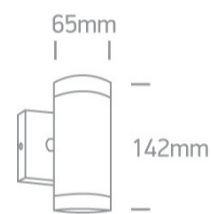

GU10, 2X35W, wall outdoor cylinder, IP54.

Complies with standard EN60598-1 and any other specific standards.

Downloads

Dimensions

Physical Specification

Item Group	13 Wall & Ceiling
Family	GU10 Outdoor Cylinders Die cast
Order Code	67130/B
Colour	Black
Material	Die Cast
Shape	Circular
Height	142mm
Diameter	65mm
Surface Wall	Yes
Indoor	Yes
Outdoor	Yes
Adjustable	No

Illumination Data

Illumination Diagram

Packing Info

Box Length

12cm

Box Width

9cm

Box Height