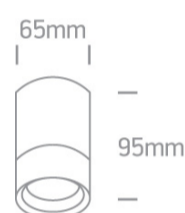

35W MR16 GU10 Die Cast, GU10 Outdoor Cylinders.

Complies with standard EN60598-1 and any other specific standards

Downloads

Dimensions

Physical Specification

Item Group	13 Wall & Ceiling
Family	GU10 Outdoor Cylinders Die cast
Order Code	67130C/AN
Colour	Anthracite
Material	Die Cast
Shape	Circular
Height	65
Diameter	95
Surface Ceiling	Yes
Indoor	Yes
Outdoor	Yes
Adjustable	No