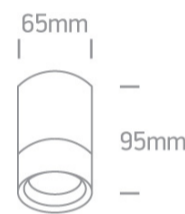

35W MR16 GU10 Die Cast, GU10 Outdoor Cylinders.

Complies with standard EN60598-1 and any other specific standards

Downloads

Dimensions

Physical Specification

Item Group	13 Wall & Ceiling
Family	GU10 Outdoor Cylinders Die cast
Order Code	67130C/B
Colour	Black
Material	Die Cast
Shape	Circular
Height	65
Diameter	95
Surface Ceiling	Yes
Indoor	Yes
Outdoor	Yes
Adjustable	No