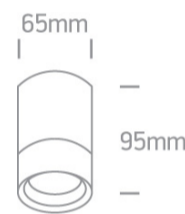

35W MR16 GU10 Die Cast, GU10 Outdoor Cylinders.

Complies with standard EN60598-1 and any other specific standards

#### Dimensions

#### Physical Specification

Item Group	13 Wall & Ceiling
Family	GU10 Outdoor Cylinders Die cast
Order Code	67130C/BR
Colour	Rust Brown
Material	Die Cast
Shape	Circular
Height	65
Diameter	95
Surface Ceiling	Yes
Indoor	Yes
Outdoor	Yes
Adjustable	No