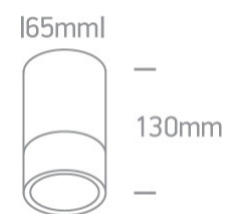

35W, GU10 MR16 Dark Light ceiling outdoor cylinder, IP54.

Complies with standard EN60598-1 and any other specific standards.

Downloads

Dimensions

Physical Specification

Item Group	13 Wall & Ceiling
Family	The GU10 Dark Light Outdoor Aluminium
Order Code	67130CD/AN
Colour	Anthracite
Material	Aluminium
Diffuser Material	Glass
Shape	Circular
Height	130mm
Diameter	65mm
Surface Ceiling	Yes
Indoor	Yes
Outdoor	Yes

7cm

Box Width

7cm

Box Height

15cm

Pcs/Carton

18

Barcode