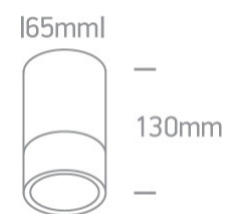

35W, GU10 MR16 Dark Light ceiling outdoor cylinder, IP54.

Complies with standard EN60598-1 and any other specific standards.

## Dimensions

## Physical Specification

Item Group	13 Wall & Ceiling
Family	The GU10 Dark Light Outdoor Aluminium
Order Code	67130CD/B
Colour	Black
Material	Aluminium
Diffuser Material	Glass
Shape	Circular
Height	130mm
Diameter	65mm
Surface Ceiling	Yes
Indoor	Yes
Outdoor	Yes

### Packing Info

Box Length

7cm

Box Width

7cm

Box Height

15cm

Pcs/Carton