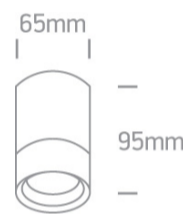

35W MR16 GU10 Die Cast, GU10 Outdoor Cylinders.

Complies with standard EN60598-1 and any other specific standards

Downloads

Dimensions

Physical Specification

Item Group	13 Wall & Ceiling
Family	GU10 Outdoor Cylinders Die cast
Order Code	67130C/G
Colour	Grey
Material	Die Cast
Shape	Circular
Height	65
Diameter	95
Surface Ceiling	Yes
Indoor	Yes
Outdoor	Yes
Adjustable	No