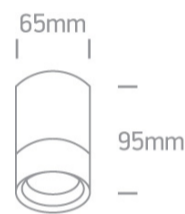

35W MR16 GU10 Die Cast, GU10 Outdoor Cylinders.

Complies with standard EN60598-1 and any other specific standards

Downloads

Dimensions

Physical Specification

Item Group	13 Wall & Ceiling
Family	GU10 Outdoor Cylinders Die cast
Order Code	67130C/W
Colour	White
Material	Die Cast
Shape	Circular
Height	65
Diameter	95
Surface Ceiling	Yes
Indoor	Yes
Outdoor	Yes
Adjustable	No