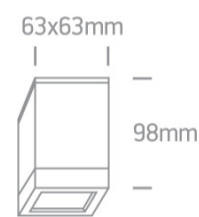

35W MR16 GU10 Die Cast, GU10 Outdoor Cubes.

Complies with standard EN60598-1 and any other specific standards

Downloads

Dimensions

Physical Specification

Item Group	13 Wall & Ceiling
Family	GU10 Outdoor Cubes Die cast
Order Code	67130D/AN
Colour	Anthracite
Material	Die Cast
Shape	Circular
Surface Ceiling	Yes
Indoor	Yes
Outdoor	Yes
Adjustable	No