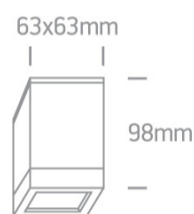

35W MR16 GU10 Die Cast, GU10 Outdoor Cubes.

Complies with standard EN60598-1 and any other specific standards

Downloads

Dimensions

Physical Specification

Item Group	13 Wall & Ceiling
Family	GU10 Outdoor Cubes Die cast
Order Code	67130D/B
Colour	Black
Material	Die Cast
Shape	Circular
Surface Ceiling	Yes
Indoor	Yes
Outdoor	Yes
Adjustable	No