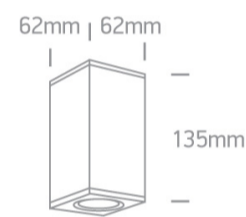

35W, GU10 MR16 Dark Light ceiling outdoor cube, IP54.

Complies with standard EN60598-1 and any other specific standards.

Downloads

Dimensions

Physical Specification

Item Group	13 Wall & Ceiling
Family	The GU10 Dark Light Outdoor Aluminium
Order Code	67130DD/AN
Colour	Anthracite
Material	Aluminium
Diffuser Material	Glass
Shape	Rectangular
Length	62mm
Width	62mm
Height	135mm
Surface Ceiling	Yes
Indoor	Yes

Box Width	7cm
-----------	-----

Box Height	15cm
------------	------

Pcs/Carton	18
------------	----

Barcode	5291889059783
---------	---------------

HS Code	9405409900
---------	------------

Energy Label

Certification & Warranty