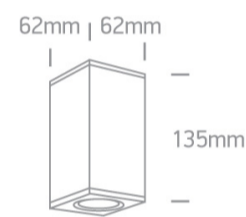

35W, GU10 MR16 Dark Light ceiling outdoor cube, IP54.

Complies with standard EN60598-1 and any other specific standards.

Downloads

Dimensions

Physical Specification

Item Group	13 Wall & Ceiling
Family	The GU10 Dark Light Outdoor Aluminium
Order Code	67130DD/B
Colour	Black
Material	Aluminium
Diffuser Material	Glass
Shape	Rectangular
Length	62mm
Width	62mm
Height	135mm
Surface Ceiling	Yes
Indoor	Yes

Box Width	7cm
-----------	-----

Box Height	15cm
------------	------

Pcs/Carton	18
------------	----

Barcode	5291889059790
---------	---------------

HS Code	9405409900
---------	------------

Energy Label

Certification & Warranty