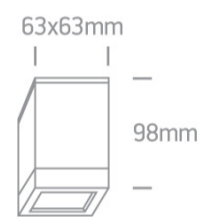

35W MR16 GU10 Die Cast, GU10 Outdoor Cubes.

Complies with standard EN60598-1 and any other specific standards

#### Dimensions

#### Physical Specification

Item Group	13 Wall & Ceiling
Family	GU10 Outdoor Cubes Die cast
Order Code	67130D/G
Colour	Grey
Material	Die Cast
Shape	Circular
Surface Ceiling	Yes
Indoor	Yes
Outdoor	Yes
Adjustable	No