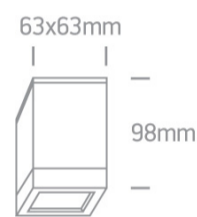

35W MR16 GU10 Die Cast, GU10 Outdoor Cubes.

Complies with standard EN60598-1 and any other specific standards

Downloads

Dimensions

Physical Specification

Item Group	13 Wall & Ceiling
Family	GU10 Outdoor Cubes Die cast
Order Code	67130D/W
Colour	White
Material	Die Cast
Shape	Circular
Surface Ceiling	Yes
Indoor	Yes
Outdoor	Yes
Adjustable	No