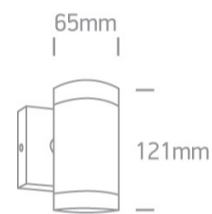

35W MR16 GU10 Die Cast, GU10 Outdoor Cylinders.

Complies with standard EN60598-1 and any other specific standards

Downloads

Dimensions

Physical Specification

Item Group	13 Wall & Ceiling
Family	GU10 Outdoor Cylinders Die cast
Order Code	67130E/AN
Colour	Anthracite
Material	Die Cast
Shape	Circular
Height	121mm
Diameter	65mm
Surface Wall	Yes
Indoor	Yes
Outdoor	Yes
Adjustable	No