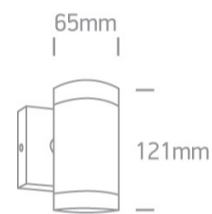

35W MR16 GU10 Die Cast, GU10 Outdoor Cylinders.

Complies with standard EN60598-1 and any other specific standards

## Dimensions

## Physical Specification

Item Group	13 Wall & Ceiling
Family	GU10 Outdoor Cylinders Die cast
Order Code	67130E/B
Colour	Black
Material	Die Cast
Shape	Circular
Height	121mm
Diameter	65mm
Surface Wall	Yes
Indoor	Yes
Outdoor	Yes
Adjustable	No