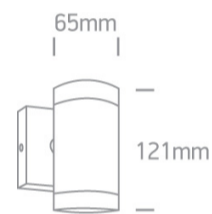

35W MR16 GU10 Die Cast, GU10 Outdoor Cylinders.

Complies with standard EN60598-1 and any other specific standards

Downloads

Dimensions

Physical Specification

Item Group	13 Wall & Ceiling
Family	GU10 Outdoor Cylinders Die cast
Order Code	67130E/W
Colour	White
Material	Die Cast
Shape	Circular
Height	121mm
Diameter	65mm
Surface Wall	Yes
Indoor	Yes
Outdoor	Yes
Adjustable	No