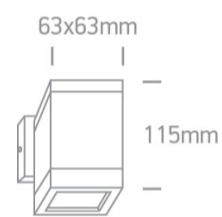

10W MR16 GU10 Die Cast, GU10 Outdoor Cubes.

Complies with standard EN60598-1 and any other specific standards

Downloads

Dimensions

Physical Specification

Item Group	13 Wall & Ceiling
Family	GU10 Outdoor Cubes Die cast
Order Code	67130F/AN
Colour	Anthracite
Material	Die Cast
Shape	Rectangular
Length	63mm
Width	63mm
Height	115mm
Surface Wall	Yes
Indoor	Yes
Outdoor	Yes