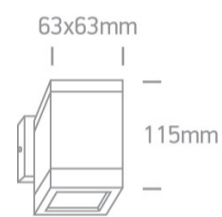

10W MR16 GU10 Die Cast, GU10 Outdoor Cubes.

Complies with standard EN60598-1 and any other specific standards

Downloads

Dimensions

Physical Specification

Item Group	13 Wall & Ceiling
Family	GU10 Outdoor Cubes Die cast
Order Code	67130F/B
Colour	Black
Material	Die Cast
Shape	Rectangular
Length	63mm
Width	63mm
Height	115mm
Surface Wall	Yes
Indoor	Yes
Outdoor	Yes