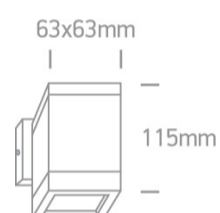

### Dimensions

### Physical Specification

Item Group	13 Wall & Ceiling
Family	GU10 Outdoor Cubes Die cast
Order Code	67130F/G
Colour	Grey
Material	Die Cast
Shape	Rectangular
Length	63mm
Width	63mm
Height	115mm
Surface Wall	Yes
Indoor	Yes
Outdoor	Yes