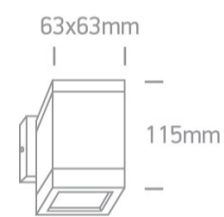

10W MR16 GU10 Die Cast, GU10 Outdoor Cubes.

Complies with standard EN60598-1 and any other specific standards

Downloads

Dimensions

Physical Specification

Item Group	13 Wall & Ceiling
Family	GU10 Outdoor Cubes Die cast
Order Code	67130F/W
Colour	White
Material	Die Cast
Shape	Rectangular
Length	63mm
Width	63mm
Height	115mm
Surface Wall	Yes
Indoor	Yes
Outdoor	Yes