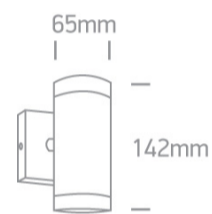

GU10, 2X35W, wall outdoor cylinder, IP54.

Complies with standard EN60598-1 and any other specific standards.

Downloads

Dimensions

Physical Specification

Item Group	13 Wall & Ceiling
Family	GU10 Outdoor Cylinders Die cast
Order Code	67130/W
Colour	White
Material	Die Cast
Shape	Circular
Height	142mm
Diameter	65mm
Surface Wall	Yes
Indoor	Yes
Outdoor	Yes
Adjustable	No

Illumination Data

Illumination Diagram

Packing Info

Box Length

12cm

Box Width

9cm

Box Height