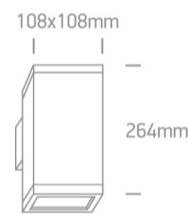

75W PAR30 E27 Die Cast, PAR30 Outdoor Cubes.

Complies with standard EN60598-1 and any other specific standards

Downloads

Dimensions

Physical Specification

Item Group	13 Wall & Ceiling
Family	PAR30 Outdoor Cubes Die cast
Order Code	67132A/AN
Colour	Anthracite
Material	Die Cast
Shape	Rectangular
Length	108mm
Width	108mm
Height	264mm
Surface Wall	Yes
Indoor	Yes
Outdoor	Yes