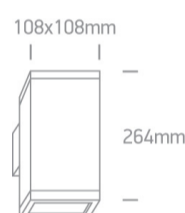

75W PAR30 E27 Die Cast, PAR30 Outdoor Cubes.

Complies with standard EN60598-1 and any other specific standards

### Dimensions

### Physical Specification

Item Group	13 Wall & Ceiling
Family	PAR30 Outdoor Cubes Die cast
Order Code	67132A/B
Colour	Black
Material	Die Cast
Shape	Rectangular
Length	108mm
Width	108mm
Height	264mm
Surface Wall	Yes
Indoor	Yes
Outdoor	Yes