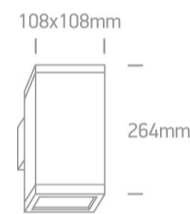

75W PAR30 E27 Die Cast, PAR30 Outdoor Cubes.

Complies with standard EN60598-1 and any other specific standards

Downloads

Dimensions

Physical Specification

Item Group	13 Wall & Ceiling
Family	PAR30 Outdoor Cubes Die cast
Order Code	67132A/G
Colour	Grey
Material	Die Cast
Shape	Rectangular
Length	108mm
Width	108mm
Height	264mm
Surface Wall	Yes
Indoor	Yes
Outdoor	Yes