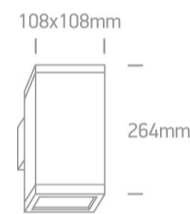

2X75W PAR30 E27 Die Cast, PAR30 Outdoor Cubes.

Complies with standard EN60598-1 and any other specific standards

### Dimensions

### Physical Specification

Item Group	13 Wall & Ceiling
Family	PAR30 Outdoor Cubes Die cast
Order Code	67132A/W
Colour	White
Material	Die Cast
Shape	Rectangular
Length	108mm
Width	108mm
Height	264mm
Surface Wall	Yes
Indoor	Yes
Outdoor	Yes