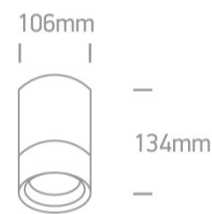

75W PAR30 E27 Die Cast, PAR30 Outdoor Cylinders.

Complies with standard EN60598-1 and any other specific standards

Downloads

Dimensions

Physical Specification

Item Group	13 Wall & Ceiling
Family	PAR30 Outdoor Cylinders Die cast
Order Code	67132C/B
Colour	Black
Material	Die Cast
Shape	Circular
Height	106
Diameter	134
Surface Ceiling	Yes
Indoor	Yes
Outdoor	Yes
Adjustable	No