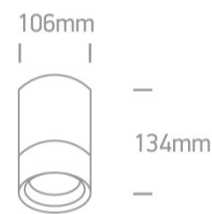

75W PAR30 E27 Die Cast, PAR30 Outdoor Cylinders.

Complies with standard EN60598-1 and any other specific standards

Downloads

Dimensions

Physical Specification

Item Group	13 Wall & Ceiling
Family	PAR30 Outdoor Cylinders Die cast
Order Code	67132C/G
Colour	Grey
Material	Die Cast
Shape	Circular
Height	106
Diameter	134
Surface Ceiling	Yes
Indoor	Yes
Outdoor	Yes
Adjustable	No