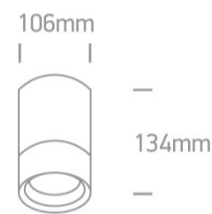

75W PAR30 E27 Die Cast, PAR30 Outdoor Cylinders.

Complies with standard EN60598-1 and any other specific standards

Downloads

Dimensions

Physical Specification

Item Group	13 Wall & Ceiling
Family	PAR30 Outdoor Cylinders Die cast
Order Code	67132C/W
Colour	White
Material	Die Cast
Shape	Circular
Height	106
Diameter	134
Surface Ceiling	Yes
Indoor	Yes
Outdoor	Yes
Adjustable	No