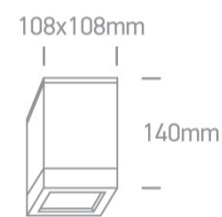

75W PAR30 E27 Die Cast, PAR30 Outdoor Cubes.

Complies with standard EN60598-1 and any other specific standards

Downloads

Dimensions

Physical Specification

Item Group	13 Wall & Ceiling
Family	PAR30 Outdoor Cubes Die cast
Order Code	67132D/AN
Colour	Anthracite
Material	Die Cast
Shape	Circular
Surface Ceiling	Yes
Indoor	Yes
Outdoor	Yes
Adjustable	No