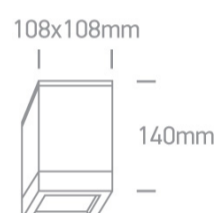

75W PAR30 E27 Die Cast, PAR30 Outdoor Cubes.

Complies with standard EN60598-1 and any other specific standards

## Dimensions