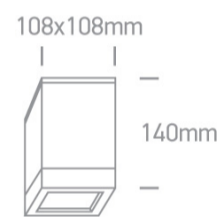

75W PAR30 E27 Die Cast, PAR30 Outdoor Cubes.

Complies with standard EN60598-1 and any other specific standards

Downloads

Dimensions

Physical Specification

Item Group	13 Wall & Ceiling
Family	PAR30 Outdoor Cubes Die cast
Order Code	67132D/G
Colour	Grey
Material	Die Cast
Shape	Circular
Surface Ceiling	Yes
Indoor	Yes
Outdoor	Yes
Adjustable	No