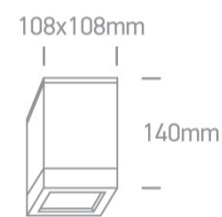

75W PAR30 E27 Die Cast, PAR30 Outdoor Cubes.

Complies with standard EN60598-1 and any other specific standards

Downloads

Dimensions

Physical Specification

Item Group	13 Wall & Ceiling
Family	PAR30 Outdoor Cubes Die cast
Order Code	67132D/W
Colour	White
Material	Die Cast
Shape	Circular
Height	255mm
Diameter	108mm
Surface Ceiling	Yes
Indoor	Yes
Outdoor	Yes
Adjustable	No