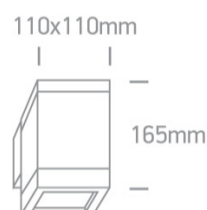

75W PAR30 E27 Die Cast, PAR30 Outdoor Cubes.

Complies with standard EN60598-1 and any other specific standards

Downloads

Dimensions

Physical Specification

Item Group	13 Wall & Ceiling
Family	PAR30 Outdoor Cubes Die cast
Order Code	67132F/AN
Colour	Anthracite
Material	Die Cast
Shape	Rectangular
Length	110mm
Width	110mm
Height	165mm
Surface Wall	Yes
Indoor	Yes
Outdoor	Yes