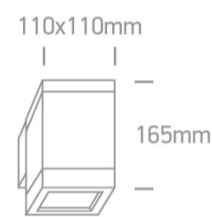

75W PAR30 E27 Die Cast, PAR30 Outdoor Cubes.

Complies with standard EN60598-1 and any other specific standards

Downloads

Dimensions

Physical Specification

Item Group	13 Wall & Ceiling
Family	PAR30 Outdoor Cubes Die cast
Order Code	67132F/B
Colour	Black
Material	Die Cast
Shape	Rectangular
Length	110mm
Width	110mm
Height	165mm
Surface Wall	Yes
Indoor	Yes
Outdoor	Yes