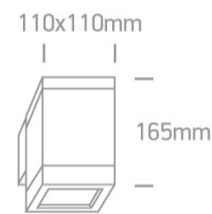

75W PAR30 E27 Die Cast, PAR30 Outdoor Cubes.

Complies with standard EN60598-1 and any other specific standards

Downloads

Dimensions

Physical Specification

Item Group	13 Wall & Ceiling
Family	PAR30 Outdoor Cubes Die cast
Order Code	67132F/G
Colour	Grey
Material	Die Cast
Shape	Rectangular
Length	110mm
Width	110mm
Height	165mm
Surface Wall	Yes
Indoor	Yes
Outdoor	Yes