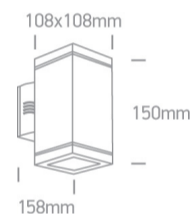

2X9W Die Cast, Outdoor Range, IP54

Complies with standard EN60598-1 and any other specific standards

Downloads

Dimensions

Physical Specification

Item Group	13 Wall & Ceiling
Family	The GX53 Outdoor Range Die cast
Order Code	67134A/W
Colour	White
Material	Die Cast
Shape	Circular
Surface Wall	Yes
Indoor	Yes
Outdoor	Yes
Adjustable	No