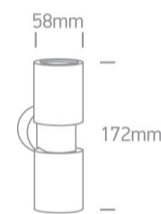

2x35W MR16 GU10 Natural Aluminium Indoor/Outdoor Wall Lights.

Complies with standard EN60598-1 and any other specific standards.

Downloads

Dimensions

Physical Specification

Item Group	13 Wall & Ceiling
Family	Indoor/Outdoor Wall Lights Natural aluminium
Order Code	67160/AL
Colour	Aluminium
Material	Natural Aluminium
Shape	Circular
Surface Wall	Yes
Indoor	Yes
Outdoor	Yes
Adjustable	No