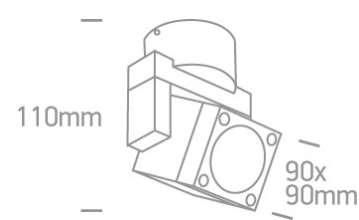

35W MR16 GU10 Indoor/Outdoor Spots.

Complies with standard EN60598-1 and any other specific standards.

Downloads

Dimensions

Physical Specification

Item Group	13 Wall & Ceiling
Family	The GU10 Indoor/Outdoor Spots
Order Code	67162/AL
Colour	Aluminium
Material	Aluminium
Shape	Circular
Surface Ceiling	Yes
Surface Wall	Yes
Surface Floor/Ground	Yes
Indoor	Yes
Outdoor	Yes
Adjustable	1 Direction