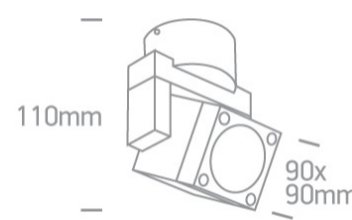

35W MR16 GU10 Indoor/Outdoor Spots.

Complies with standard EN60598-1 and any other specific standards.

Downloads

Dimensions

Physical Specification

Item Group	13 Wall & Ceiling
Family	The GU10 Indoor/Outdoor Spots
Order Code	67162/BR
Colour	Rust Brown
Material	Aluminium
Shape	Circular
Surface Ceiling	Yes
Surface Wall	Yes
Surface Floor/Ground	Yes
Indoor	Yes
Outdoor	Yes
Adjustable	1 Direction